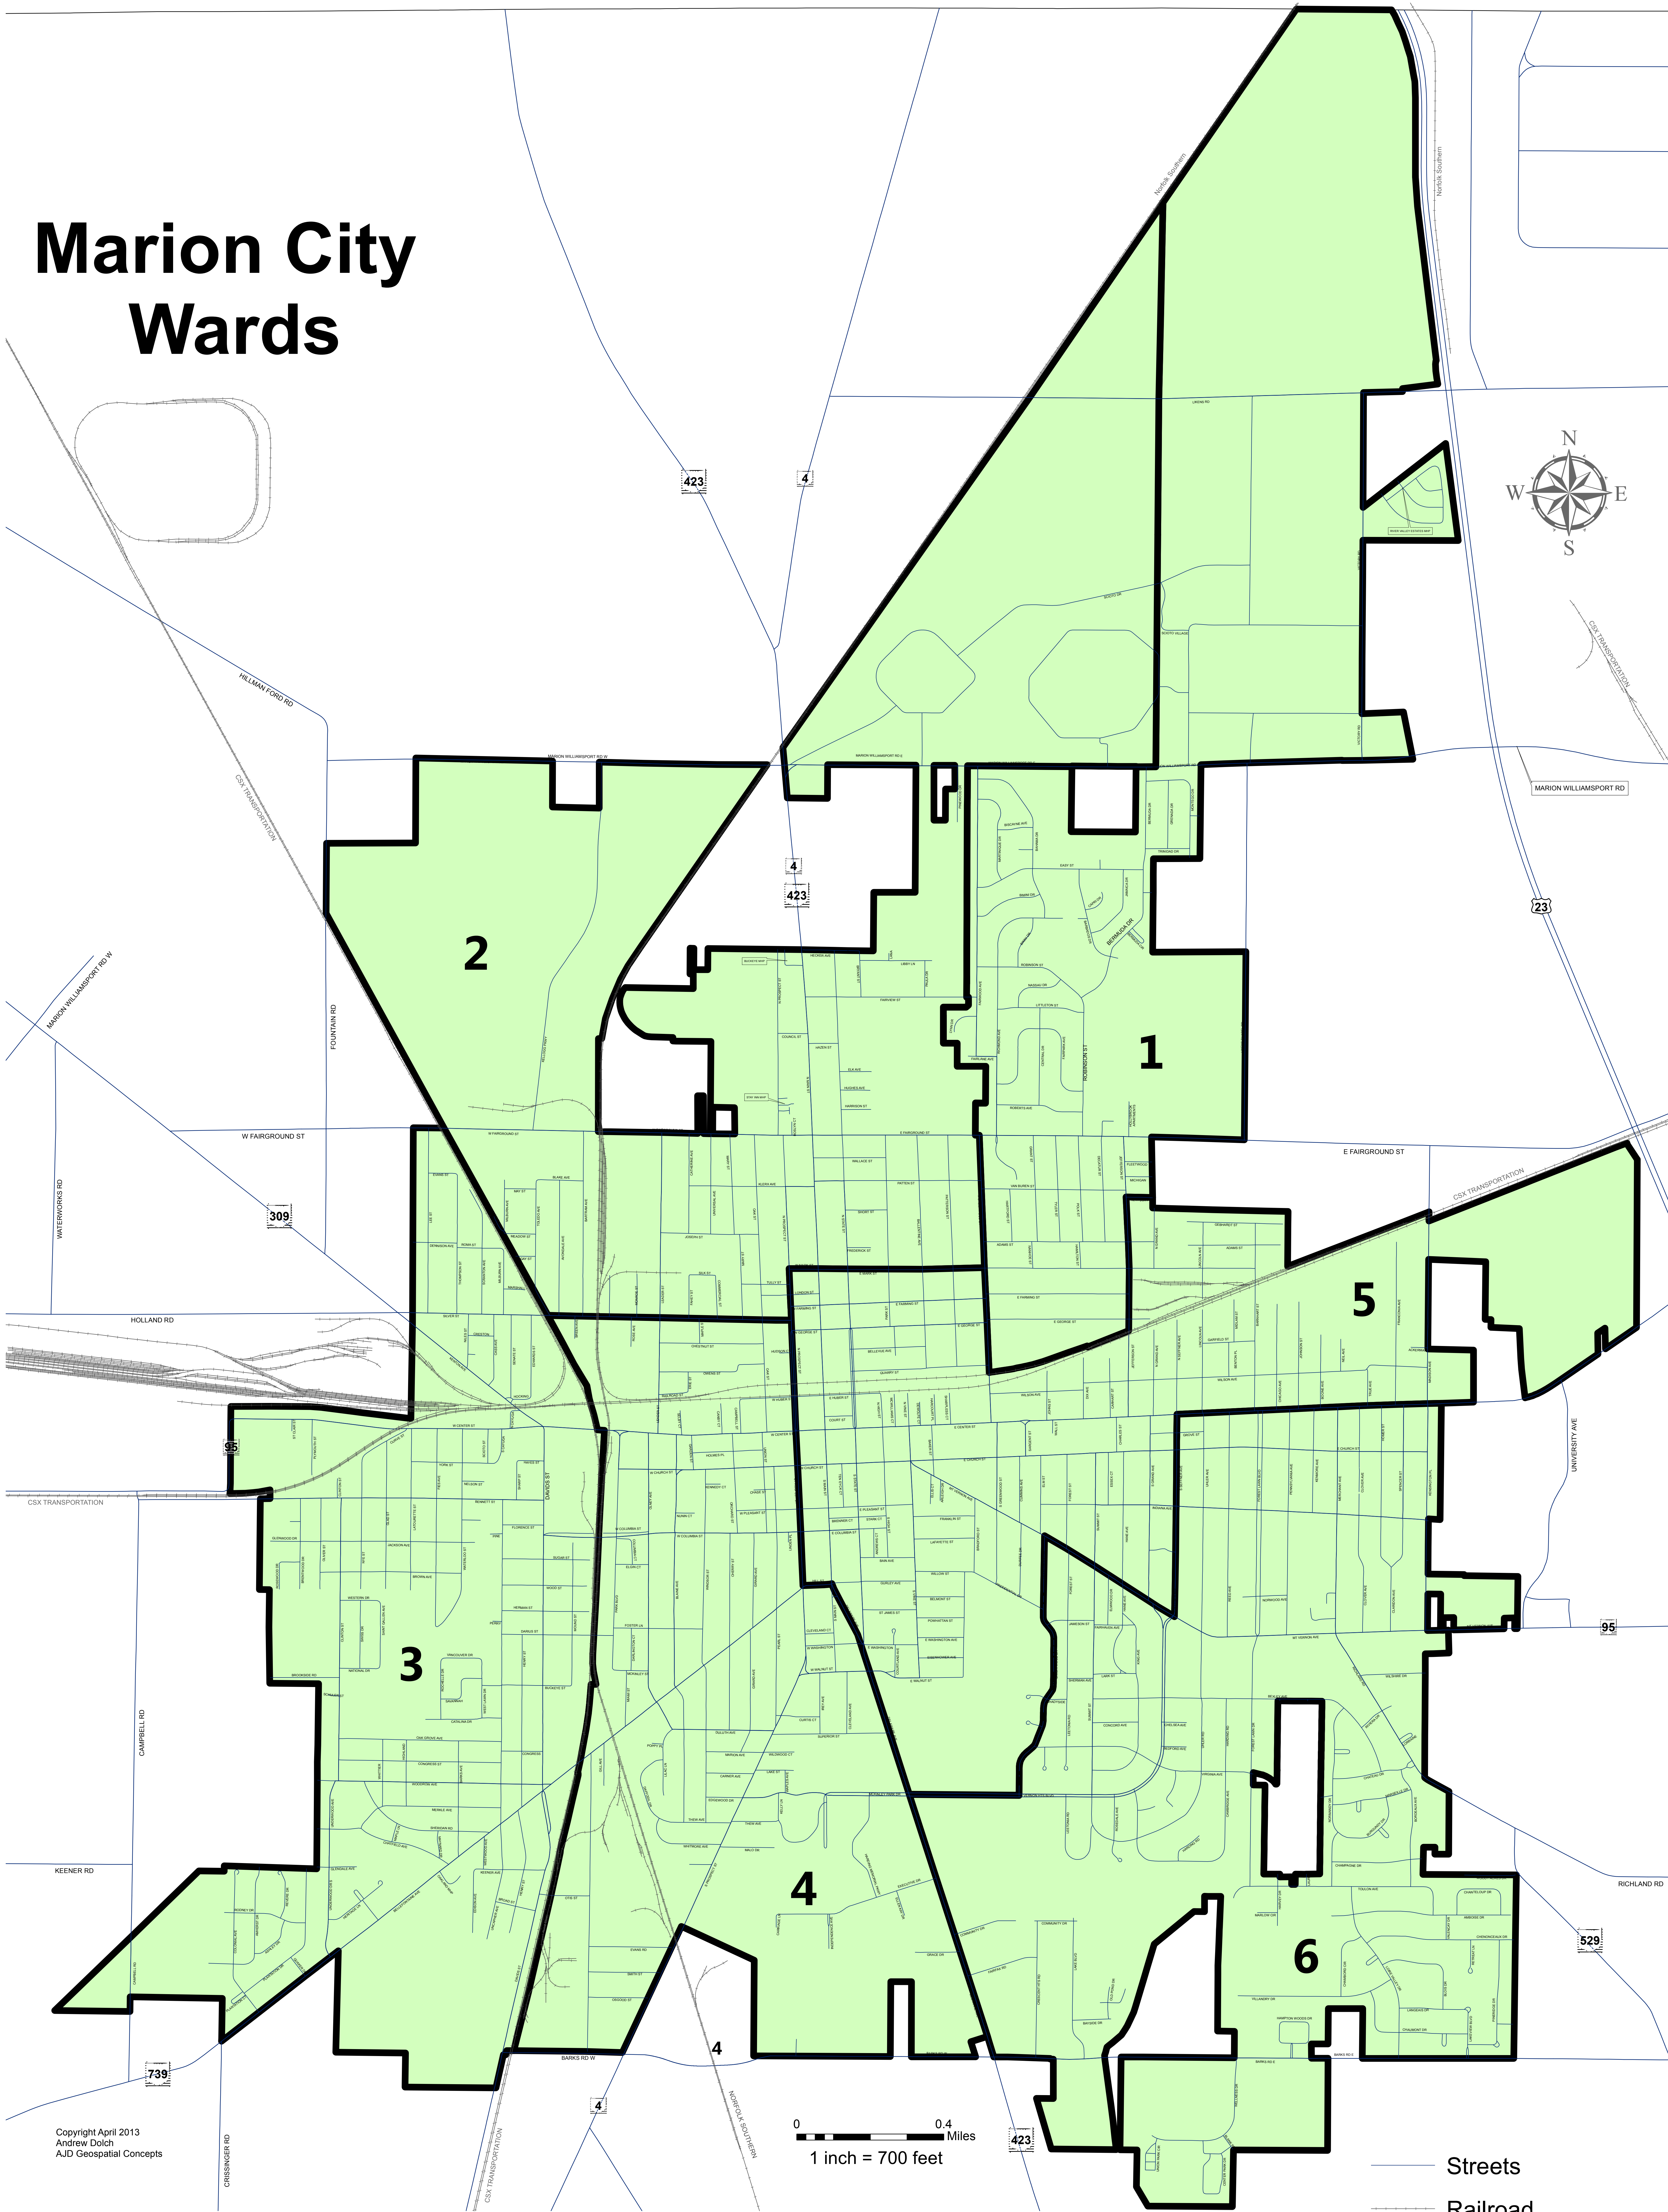

Marion City Wards

0 0.4 Miles
1 inch = 700 feet

- Streets
- Railroad
- Wards